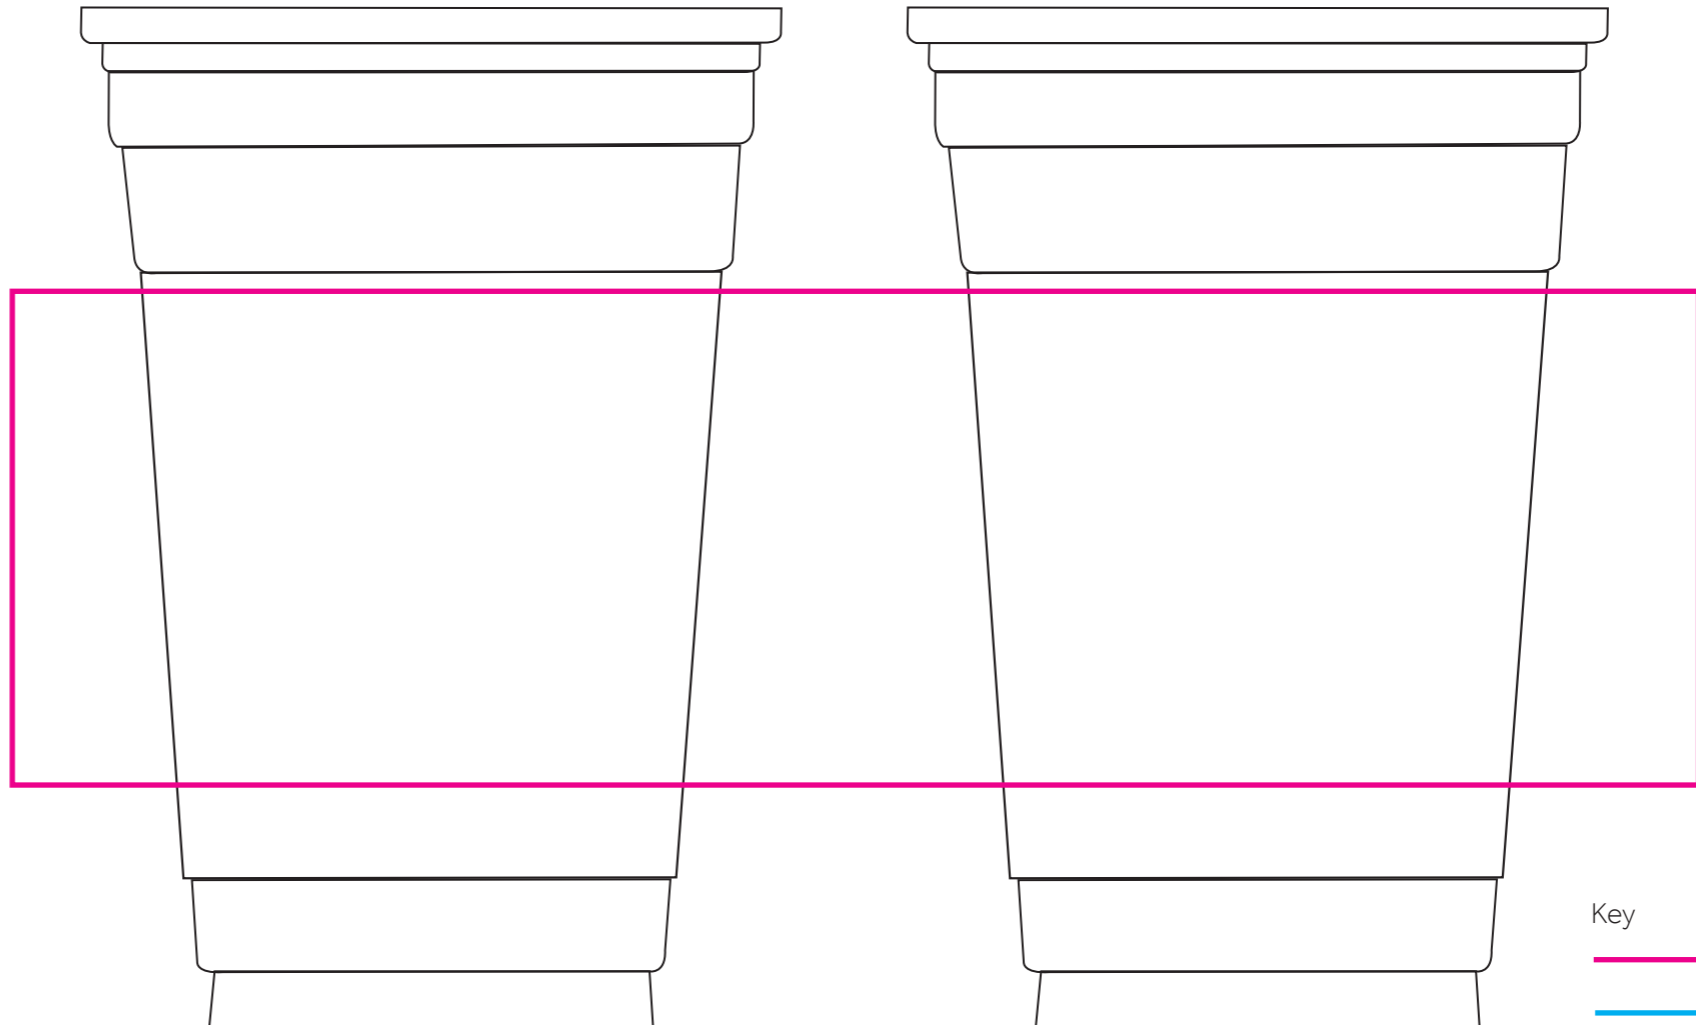

**PLEASE NOTE:**

Any patterns or bands of colour that run around the cup, may not match exactly, due to slight movement during the production process.

Circles may appear slightly oval shaped when the cup is formed- this is simply an optical illusion. The smaller the circle, the more true to its shape it will look.

Product: 20oz PET Squat  
Artwork Name:  
Date Proofed: .22  
Proof Number: 1  
Print Colours: CMYK

**Finish:**

Pantone

**IMPORTANT! DISCLAIMER AND NOTES:**

Whilst every effort has been made to ensure the accuracy of this artwork, you, the client, accept responsibility for the final, thorough checking and approval of this artwork. Approval of this artwork confirms it is correct.

Key

- Visible Area
- Bleed Area
- Cut Line