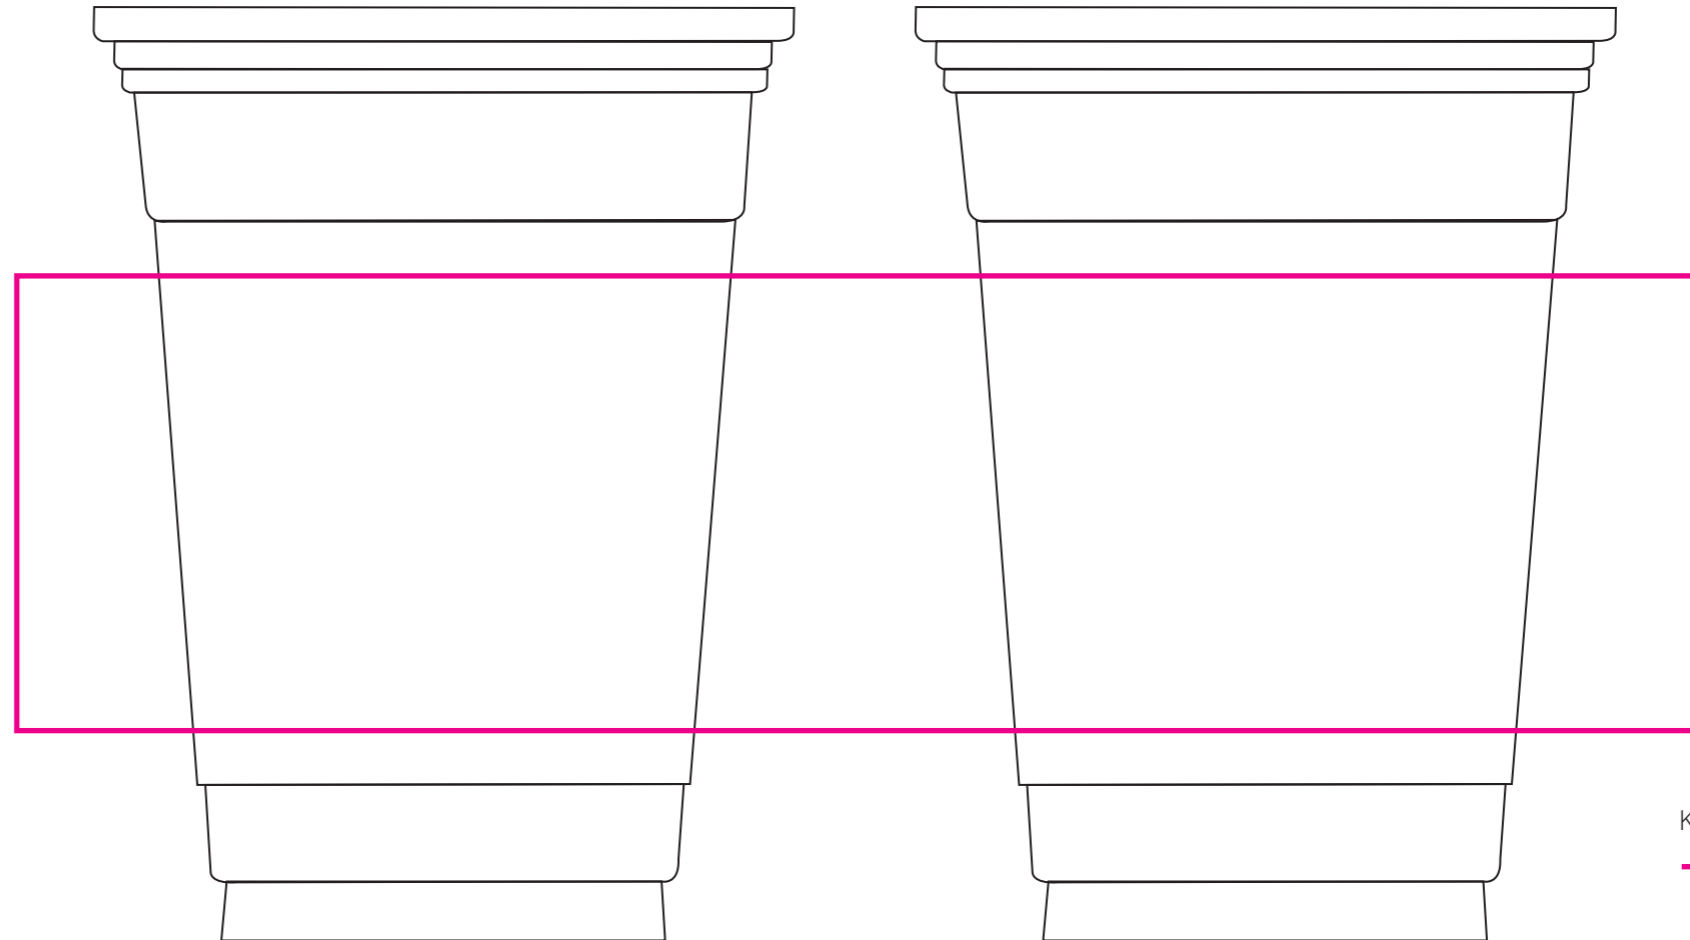

PLEASE NOTE:

Any patterns or bands of colour that run around the cup, may not match exactly, due to slight movement during the production process.

Circles may appear slightly oval shaped when the cup is formed- this is simply an optical illusion. The smaller the circle, the more true to its shape it will look.

Product: 16oz PET
Artwork Name:
Date Proofed:
Proof Number: 1
Print Colours: Pantone

Finish:

 Stock Pantone:

 Bespoke Pantone:

IMPORTANT! DISCLAIMER AND NOTES:

Whilst every effort has been made to ensure the accuracy of this artwork, you, the client, accept responsibility for the final, thorough checking and approval of this artwork. Approval of this artwork confirms it is correct. Refund/reprints or credits will not be issued if incorrect artwork is approved. PLEASE DOUBLE CHECK ALL ELEMENTS BEFORE APPROVAL.

Front

Back

Key
 Visible Area