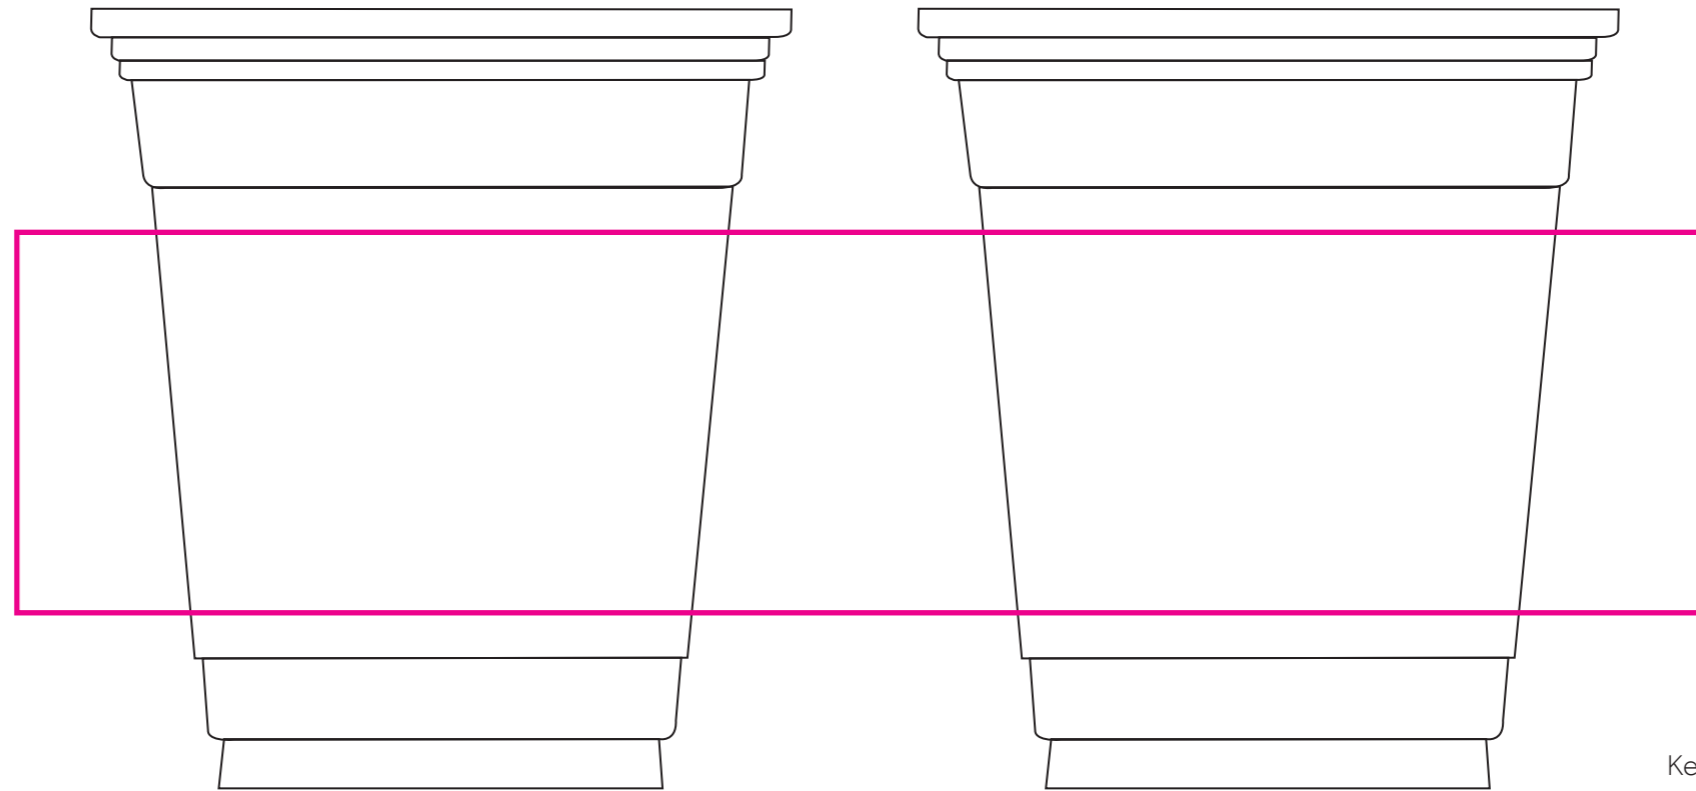

IMPORTANT! DISCLAIMER AND NOTES:

Whilst every effort has been made to ensure the accuracy of this artwork, you, the client, accept responsibility for the final, thorough checking and approval of this artwork. Approval of this artwork confirms it is correct.

Refund/reprints or credits will not be issued if incorrect artwork is approved.

PLEASE DOUBLE CHECK ALL ELEMENTS BEFORE APPROVAL.

Front

Back